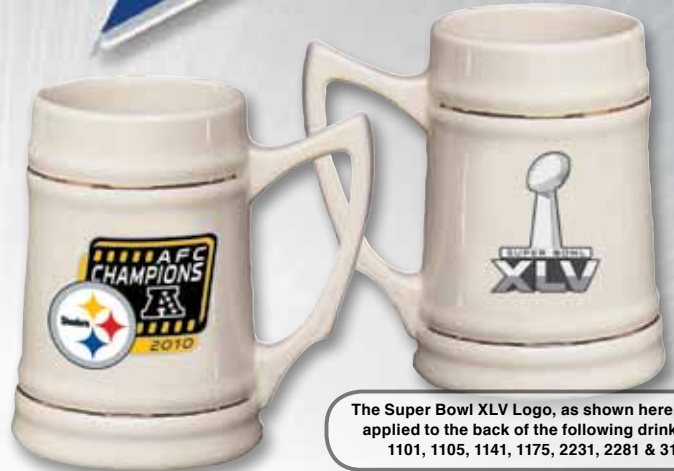

# 2010 CONFERENCE CHAMPIONS

**HUNTER®**

#1101 - 2 oz. Collector Glass - Clear

#1105 - 2 oz. Cordial Glass - Clear

#2281 - 24 oz. Championship Stein - Natural

The Super Bowl XLV Logo, as shown here, will be applied to the back of the following drinkware: 1101, 1105, 1141, 1175, 2231, 2281 & 3140