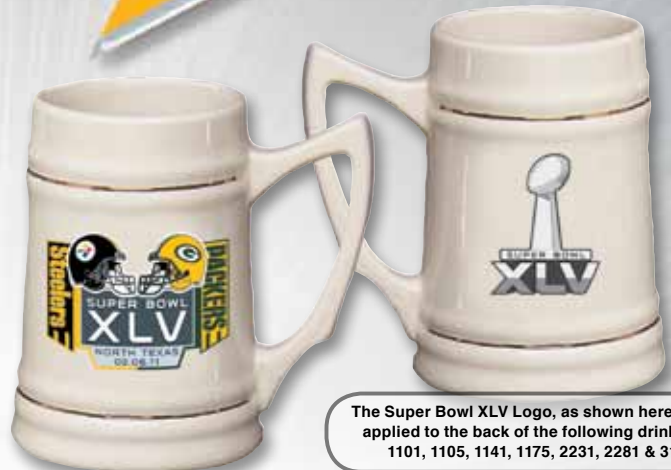

SUPER BOWL XLV DUELING

HUNTER

#1101 - 2 oz. Collector Glass - Clear

#1105 - 2 oz. Cordial Glass - Clear

#2281 - 24 oz. Championship Stein - Natural

The Super Bowl XLV Logo, as shown here, will be applied to the back of the following drinkware: 1101, 1105, 1141, 1175, 2231, 2281 & 3140

#1141 - 13 oz. Glass Sports Mug

#2231 - 11 oz. C-Handle Mug

#1175 - 17 oz. Mixing Glass

#3140 - 3 Piece Fan Set

#2571 - 11 oz. Sublimated Mug - White

#2573 - 11 oz. Sublimated Mug - Black

HUNTER

SUPER BOWL XLV DUELING